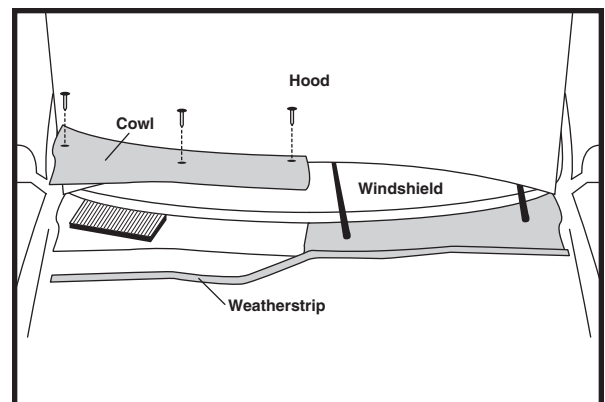

CABIN AIR FILTER

IDENTIFICATION / INSTALLATION

GM

AF1136 / AFC1136

**Buick Allure, Allure Super, Century, LaCrosse, LaCrosse Super, Regal;
Chevrolet Impala, Impala SS, Monte Carlo, Monte Carlo SS;
Oldsmobile Intrigue;
Pontiac Grand Prix**

Size: 11 15/32 x 7 11/32 x 1 5/32
(291.3 x 186.5 x 29.4)

A.Gskt.: [1] Attached

1. Place windshield wipers in upright position.
2. Open hood.
3. Pull back weatherstrip from passenger side of cowl.
4. Unclip wiper fluid hose and remove.
5. Remove plastic caps and screws on passenger side of cowl.