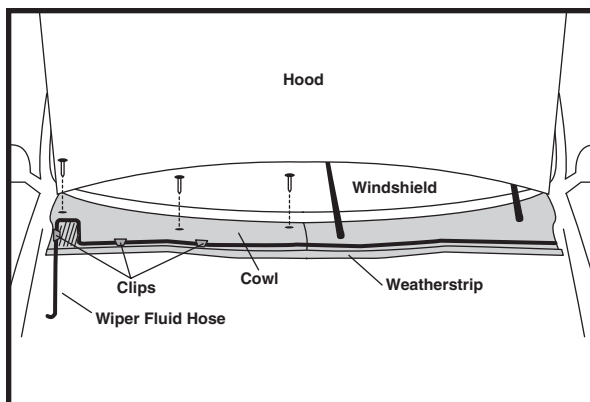

CABIN AIR FILTER

IDENTIFICATION / INSTALLATION

GM

AF1136 / AFC1136

**Buick Allure, Allure Super, Century, LaCrosse, LaCrosse Super, Regal;
Chevrolet Impala, Impala SS, Monte Carlo, Monte Carlo SS;
Oldsmobile Intrigue;
Pontiac Grand Prix**

Size: 11 15/32 x 7 11/32 x 1 5/32
(291.3 x 186.5 x 29.4)

A.Gskt.: [1] Attached

1. Place windshield wipers in upright position.
2. Open hood.
3. Pull back weatherstrip from passenger side of cowl.
4. Unclip wiper fluid hose and remove.
5. Remove plastic caps and screws on passenger side of cowl.