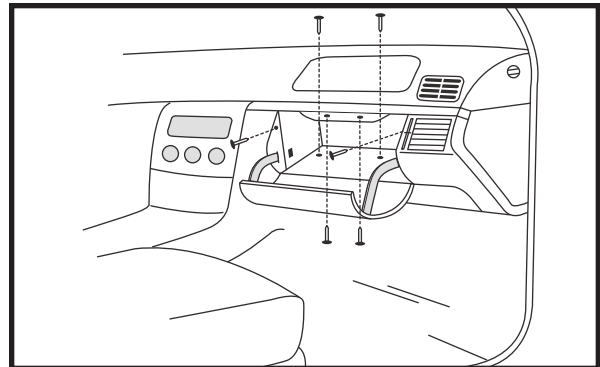

Size: 10 1/32 x 5 17/32 x 1 19/32
(254.8 x 140.5 x 40.5)

A. Gskt.: [1] Attached to Each Filter

Note: 2 Required per Vehicle (Sold as Set of 2)

1. Open passenger side door.
2. Open glove compartment.
3. Remove locking tabs on left and right sides of glove compartment.