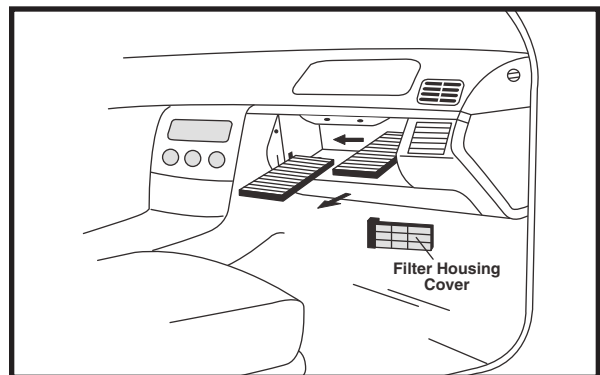

Size: 10 1/32 x 5 17/32 x 1 19/32
(254.8 x 140.5 x 40.5)

A. Gskt.: [1] Attached to Each Filter

Note: 2 Required per Vehicle (Sold as Set of 2)

1. Open passenger side door.
2. Open glove compartment.
3. Remove locking tabs on left and right sides of glove compartment.

4. Remove screws on inside left, right, top and bottom of glove compartment.

5. Remove glove compartment.
6. Remove filter housing cover by sliding up, then toward seat.

7. Slide both filters to the left, then toward seat (one at a time) to remove.
8. Replace filters in reverse order and reassemble.