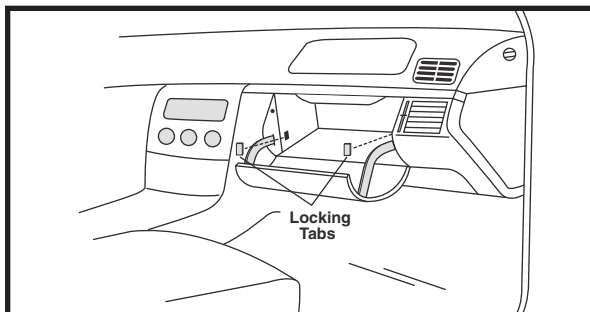

Size: 10 1/32 x 5 17/32 x 1 19/32
(254.8 x 140.5 x 40.5)

A. Gskt.: [1] Attached to Each Filter

Note: 2 Required per Vehicle (Sold as Set of 2)

1. Open passenger side door.
2. Open glove compartment.
3. Remove locking tabs on left and right sides of glove compartment.