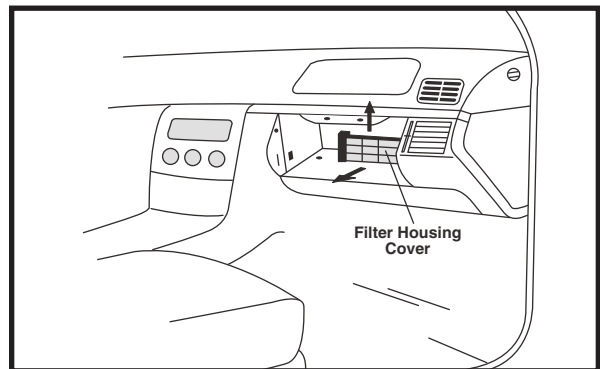

Size: 10 1/32 x 5 17/32 x 1 19/32
(254.8 x 140.5 x 40.5)

A. Gskt.: [1] Attached to Each Filter

Note: 2 Required per Vehicle (Sold as Set of 2)

1. Open passenger side door.
2. Open glove compartment.
3. Remove locking tabs on left and right sides of glove compartment.

4. Remove screws on inside left, right, top and bottom of glove compartment.

5. Remove glove compartment.
6. Remove filter housing cover by sliding up, then toward seat.

7. Slide both filters to the left, then toward seat (one at a time) to remove.
8. Replace filters in reverse order and reassemble.