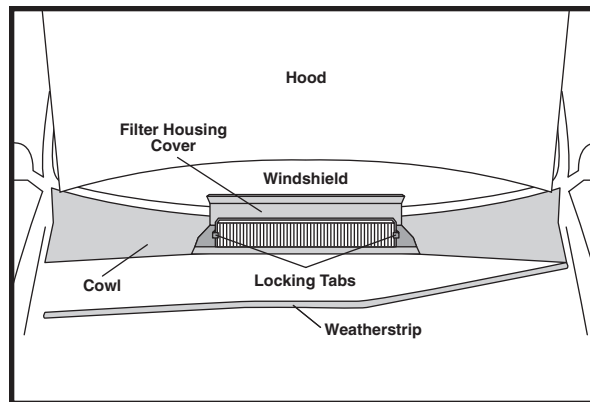

CABIN AIR FILTER

IDENTIFICATION / INSTALLATION

GM

AF1207 / AFC1207

Saturn L100, L200, L300, LS, LS1, LS2,
LW1, LW2, LW200, LW300

OE: 88997039, 90464424

Fits: 2001-02 Saturn L100
2001-03 Saturn L200, LW200, LW300
2001-05 Saturn L300
2000-01 Saturn LS, LS1, LS2
2000 Saturn LW1, LW2

Size: 16 1/16 x 5 11/16 x 15/16
(408.0 x 144.5 x 23.8)

1. Open hood.
2. Pull back weatherstrip from cowl.

3. Flip open filter housing cover.
4. Rotate locking tabs to release filter from filter housing.
5. Replace filter and reassemble.