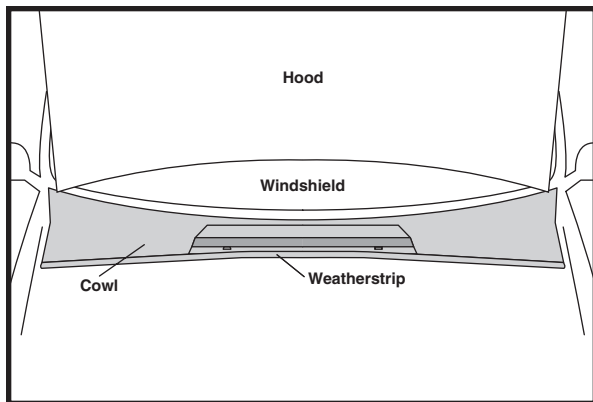

CABIN AIR FILTER

IDENTIFICATION / INSTALLATION

GM

AF1207 / AFC1207

Saturn L100, L200, L300, LS, LS1, LS2,
LW1, LW2, LW200, LW300

OE: 88997039, 90464424

Fits: 2001-02 Saturn L100
2001-03 Saturn L200, LW200, LW300
2001-05 Saturn L300
2000-01 Saturn LS, LS1, LS2
2000 Saturn LW1, LW2

Size: 16 1/16 x 5 11/16 x 15/16
(408.0 x 144.5 x 23.8)

1. Open hood.
2. Pull back weatherstrip from cowl.

3. Flip open filter housing cover.
4. Rotate locking tabs to release filter from filter housing.
5. Replace filter and reassemble.