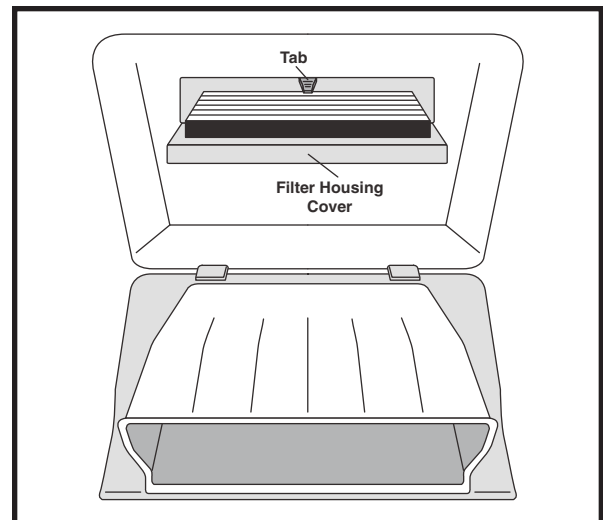

Size: 9 23/32 x 8 1/2 x 29/32
(246.9 x 215.9 x 23.0)

A. Gskt.: [2] Attached

1. Open passenger side door.
2. Open glove compartment.
3. Push in on left and right sides of glove compartment to release glove compartment.