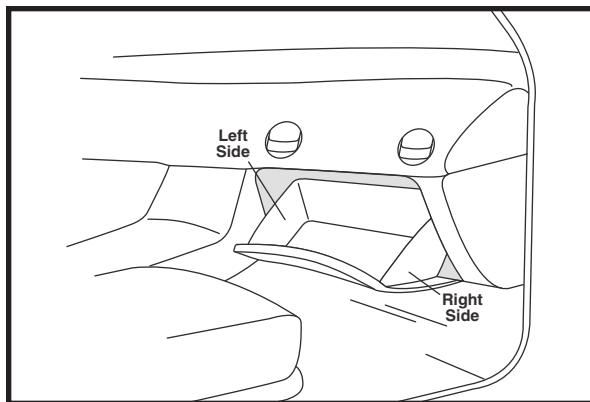

Size: 9 23/32 x 8 1/2 x 29/32
(246.9 x 215.9 x 23.0)

A. Gskt.: [2] Attached

1. Open passenger side door.
2. Open glove compartment.
3. Push in on left and right sides of glove compartment to release glove compartment.