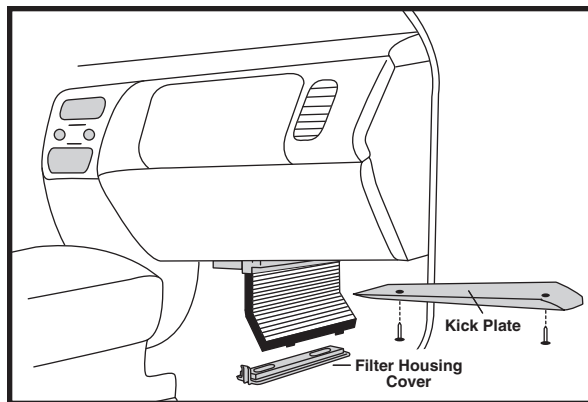

CABIN AIR FILTER

IDENTIFICATION / INSTALLATION

IMPORTS

AF1253 / AFC1253

Volvo S40, V40

OE: 3061266-6
Fits: 2002-04 Volvo S40, V40
Size: 9 3/32 x 8 15/32 x 25/32
(231.0 x 215.1 x 19.8)
A. Gskt.: [1] Attached

1. Open passenger side door.
2. Remove screws on kick plate located under glove compartment.

3. Remove kick plate.
4. Push in on tab to remove filter housing cover.
5. Pull filter down and bend to remove.
6. Replace filter and reassemble.