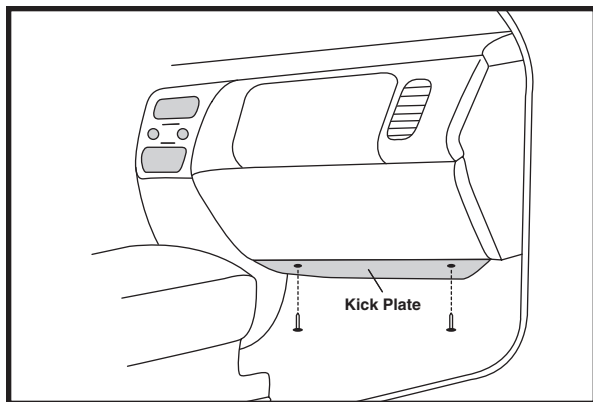

CABIN AIR FILTER

IDENTIFICATION / INSTALLATION

IMPORTS

AF1253 / AFC1253

Volvo S40, V40

OE: 3061266-6
Fits: 2002-04 Volvo S40, V40
Size: 9 3/32 x 8 15/32 x 25/32
(231.0 x 215.1 x 19.8)
A. Gskt.: [1] Attached

1. Open passenger side door.
2. Remove screws on kick plate located under glove compartment.

3. Remove kick plate.
4. Push in on tab to remove filter housing cover.
5. Pull filter down and bend to remove.
6. Replace filter and reassemble.