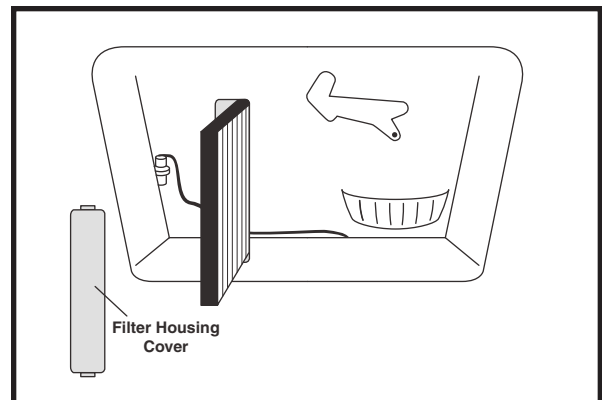

9. Replace filter and reassemble.

Notice: The information provided is based on the latest authoritative information available at press time. However, due to manufacturers' changes, and year and model variations, Hastings Premium Filters cannot be responsible for misapplications and instruction errors.