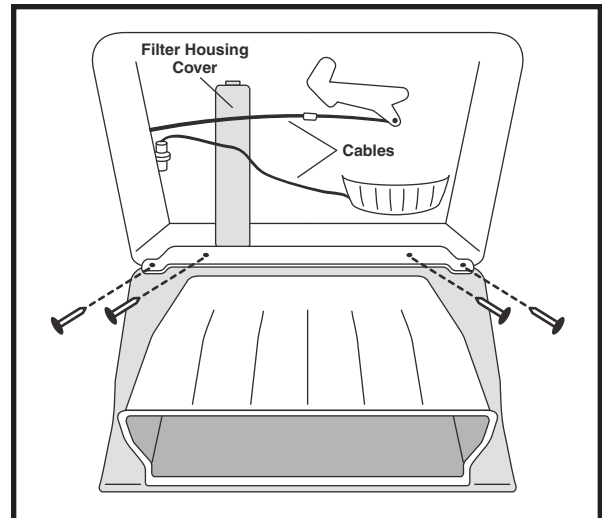

4. Flip down glove compartment.
5. Remove screws on glove compartment.
6. Remove glove compartment.
7. Disconnect cables.
8. Remove filter housing cover.