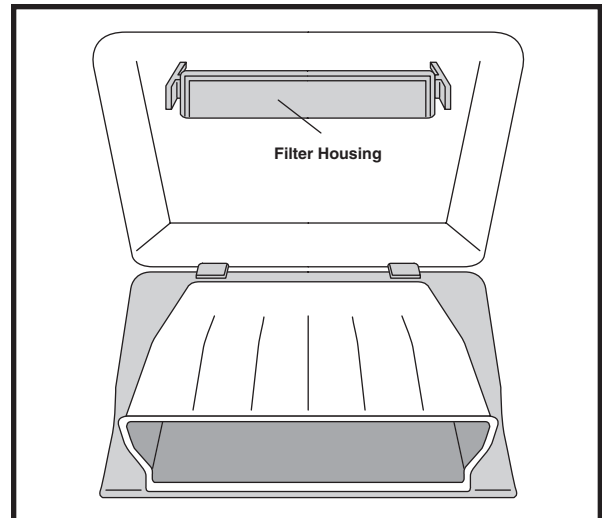

CABIN AIR FILTER

IDENTIFICATION / INSTALLATION

IMPORTS

AF1310 / AFC1310

Lexus GX470, RX330

OE: 87139-YZZ03, 87139-33010

Fits: 2003-09 Lexus GX470
2004-06 Lexus RX330

Size: 8 1/2 x 8 7/16 x 29/32
(215.9 x 214.3 x 23.0)

A. Gskt.: [2] Attached

Note: Contains Charcoal Impregnated Media for Odor Control

4. Flip down glove compartment.
5. Remove filter housing.

1. Open passenger side door.
2. Open glove compartment (Remove screw from compartment brace).
3. Remove pins to release glove compartment.