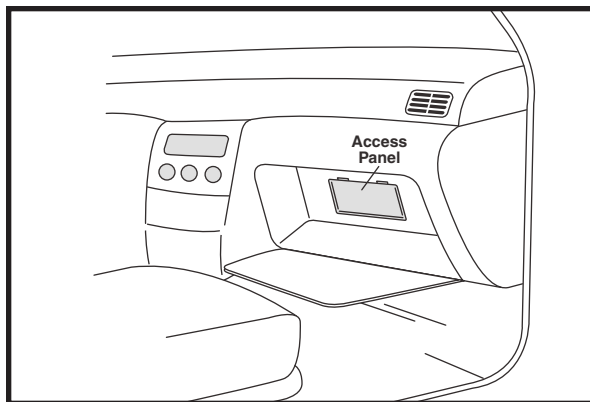

CABIN AIR FILTER

IDENTIFICATION / INSTALLATION

FORD

AFC1345

**Ford Edge;
Lincoln MKX**

OE: 7T4Z-19N619-B
Fits: 2007-on Ford Edge, Lincoln MKX
Size: 7 7/8 x 7 7/16 x 23/32
(200.0 x 188.9 x 18.3)

1. Open passenger side door.
2. Open glove compartment.
3. Remove access panel.