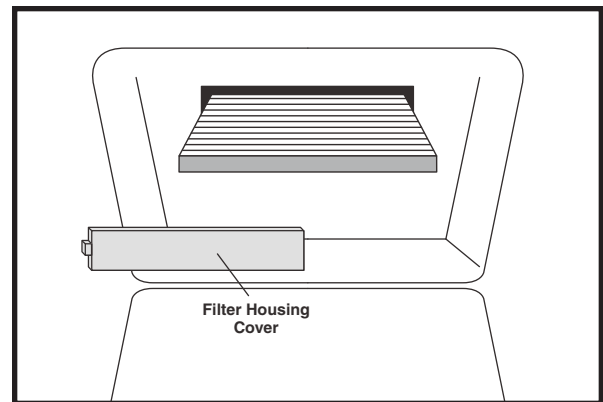

CABIN AIR FILTER

IDENTIFICATION / INSTALLATION

FORD

AFC1345

**Ford Edge;
Lincoln MKX**

OE: 7T4Z-19N619-B
Fits: 2007-on Ford Edge, Lincoln MKX
Size: 7 7/8 x 7 7/16 x 23/32
(200.0 x 188.9 x 18.3)

1. Open passenger side door.
2. Open glove compartment.
3. Remove access panel.