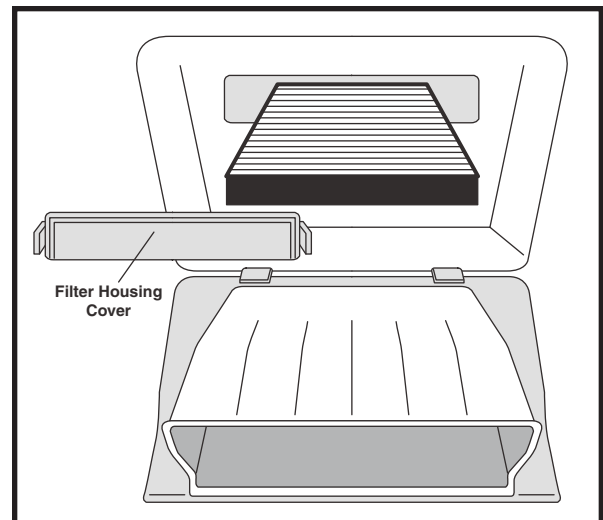

1. Open passenger side door.
2. Open glove compartment.
3. Push in on left and right sides of glove compartment to release glove compartment.

4. Flip down glove compartment.
5. Squeeze tabs on filter housing cover and remove.