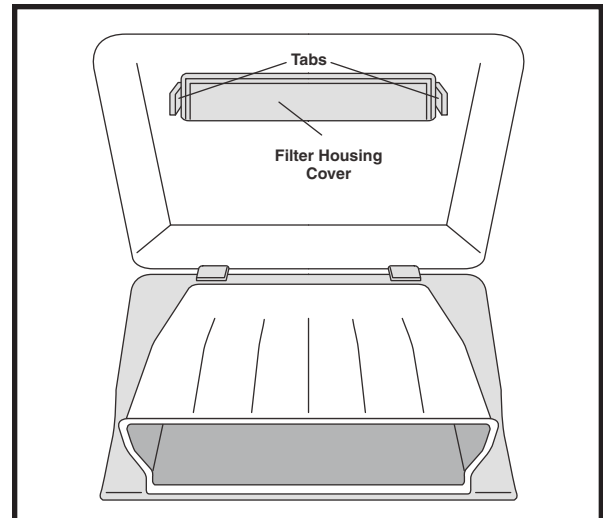

1. Open passenger side door.
2. Open glove compartment.
3. Push in on left and right sides of glove compartment to release glove compartment.

4. Flip down glove compartment.
5. Squeeze tabs on filter housing cover and remove.