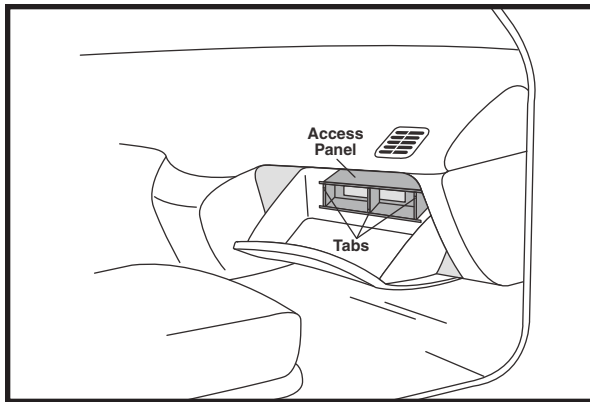

CABIN AIR FILTER

IDENTIFICATION / INSTALLATION

IMPORTS

AFC1352 (2 of 2)

Lexus GS350, GS430

OE: 87139-07010
Fits: 2007-on Lexus GS350
2007 Lexus GS430
Size: 8 15/32 x 7 19/32 x 1 1/8
(215.1 x 192.9 x 28.6)

5. Remove filter housing cover.
6. Remove filter housing.

1. Open passenger side door.
2. Open glove compartment.
3. Push on tabs to remove access panel.
4. Remove access panel.

7. Remove filter from filter housing.
8. Replace filter and reassemble.

Notice: The information provided is based on the latest authoritative information available at press time. However, due to manufacturers' changes, and year and model variations, Hastings Premium Filters cannot be responsible for misapplications and instruction errors.