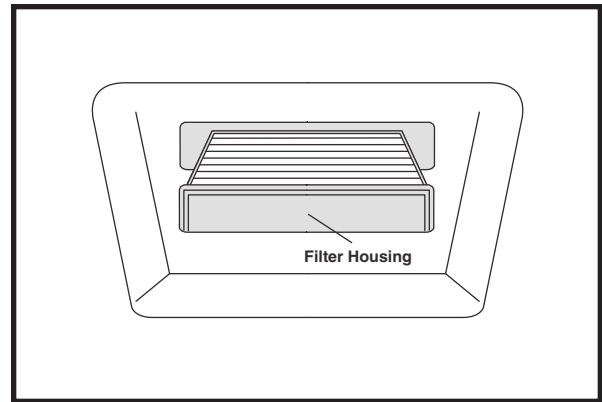

CABIN AIR FILTER

IDENTIFICATION / INSTALLATION

IMPORTS

AFC1352 (2 of 2)

Lexus GS350, GS430

OE: 87139-07010
Fits: 2007-on Lexus GS350
2007 Lexus GS430
Size: 8 15/32 x 7 19/32 x 1 1/8
(215.1 x 192.9 x 28.6)

5. Remove filter housing cover.
6. Remove filter housing.

1. Open passenger side door.
2. Open glove compartment.
3. Push on tabs to remove access panel.
4. Remove access panel.

7. Remove filter from filter housing.
8. Replace filter and reassemble.

Notice: The information provided is based on the latest authoritative information available at press time. However, due to manufacturers' changes, and year and model variations, Hastings Premium Filters cannot be responsible for misapplications and instruction errors.