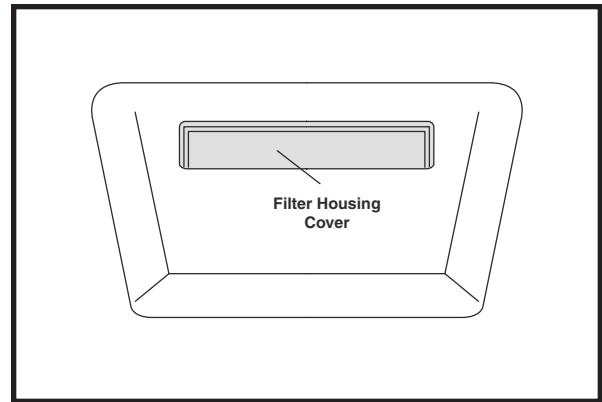

CABIN AIR FILTER

IDENTIFICATION / INSTALLATION

IMPORTS

AFC1352 (2 of 2)

Lexus GS350, GS430

OE: 87139-07010
Fits: 2007-on Lexus GS350
2007 Lexus GS430
Size: 8 15/32 x 7 19/32 x 1 1/8
(215.1 x 192.9 x 28.6)

5. Remove filter housing cover.
6. Remove filter housing.

1. Open passenger side door.
2. Open glove compartment.
3. Push on tabs to remove access panel.
4. Remove access panel.

7. Remove filter from filter housing.
8. Replace filter and reassemble.

Notice: The information provided is based on the latest authoritative information available at press time. However, due to manufacturers' changes, and year and model variations, Hastings Premium Filters cannot be responsible for misapplications and instruction errors.