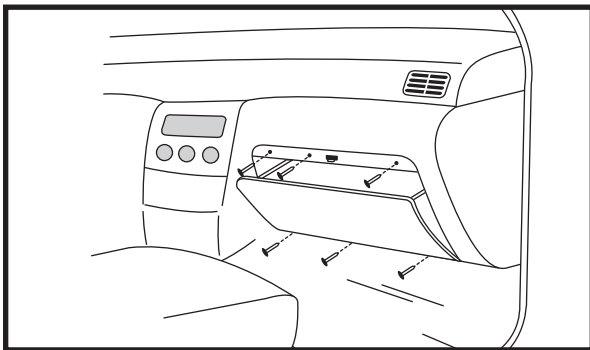

CABIN AIR FILTER

IDENTIFICATION / INSTALLATION

GM

AFC1359

**Chevrolet Captiva, Captiva Sport, Equinox;
GMC Terrain;
Hyundai Azera, Santa Fe, Santa Fe XL,
Sonata;
Kia Cadenza, Optima, Sedona;
Saturn VUE**

OE: 19130294
Fits: 2010-11 Chevrolet Captiva
2012-on Chevrolet Captiva Sport
2010-on Chevrolet Equinox, GMC Terrain
2013-on Hyundai Azera, Santa Fe
2013 Hyundai Santa Fe XL
2011-on Hyundai Sonata, Kia Optima
2014 Kia Cadenza
2012, 2014 Kia Sedona
2008-10 Saturn VUE
Size: 10 1/16 x 8 3/4 x 11/16
(255.6 x 222.3 x 17.5)

1. Open passenger side door.
2. Open glove compartment.
3. Remove screws on glove compartment.
4. Remove glove compartment.

5. Release tabs on bottom of filter housing cover and flip up filter housing cover.