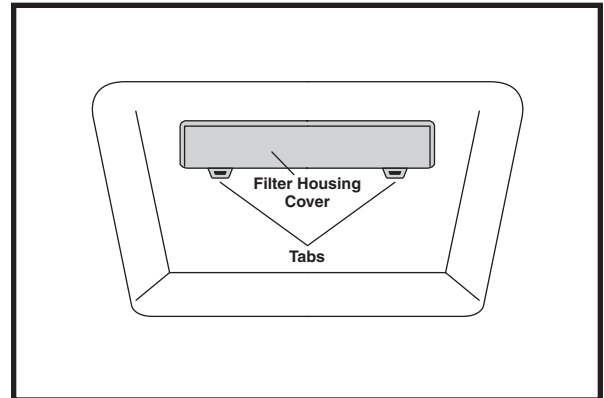

CABIN AIR FILTER

IDENTIFICATION / INSTALLATION

GM

AFC1359

**Chevrolet Captiva, Captiva Sport, Equinox;
GMC Terrain;
Hyundai Azera, Santa Fe, Santa Fe XL,
Sonata;
Kia Cadenza, Optima, Sedona;
Saturn VUE**

OE: 19130294
Fits: 2010-11 Chevrolet Captiva
2012-on Chevrolet Captiva Sport
2010-on Chevrolet Equinox, GMC Terrain
2013-on Hyundai Azera, Santa Fe
2013 Hyundai Santa Fe XL
2011-on Hyundai Sonata, Kia Optima
2014 Kia Cadenza
2012, 2014 Kia Sedona
2008-10 Saturn VUE
Size: 10 1/16 x 8 3/4 x 11/16
(255.6 x 222.3 x 17.5)

1. Open passenger side door.
2. Open glove compartment.
3. Remove screws on glove compartment.
4. Remove glove compartment.

5. Release tabs on bottom of filter housing cover and flip up filter housing cover.