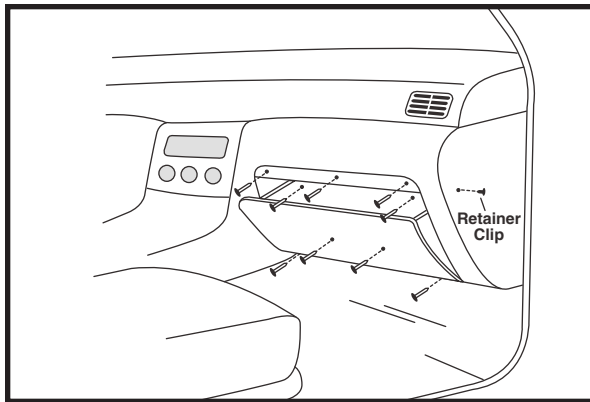

Size: 8 3/8 x 7 1/4 x 1 1/8
(212.7 x 184.2 x 28.6)

1. Open passenger side door.
2. Remove screws and retainer clip.

3. Remove glove compartment.
4. Remove filter housing cover.
5. Replace filter and reassemble.