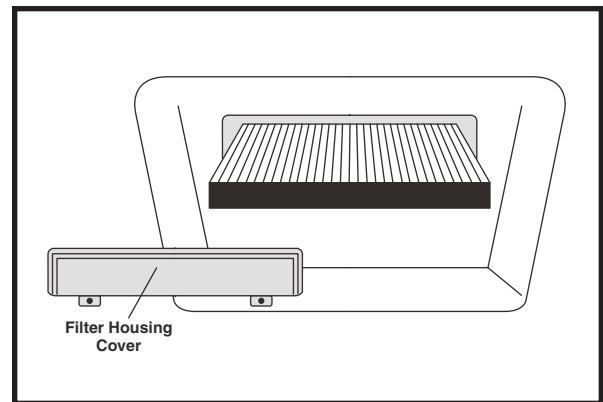

Size: 8 3/8 x 7 1/4 x 1 1/8
(212.7 x 184.2 x 28.6)

1. Open passenger side door.
2. Remove screws and retainer clip.

3. Remove glove compartment.
4. Remove filter housing cover.
5. Replace filter and reassemble.