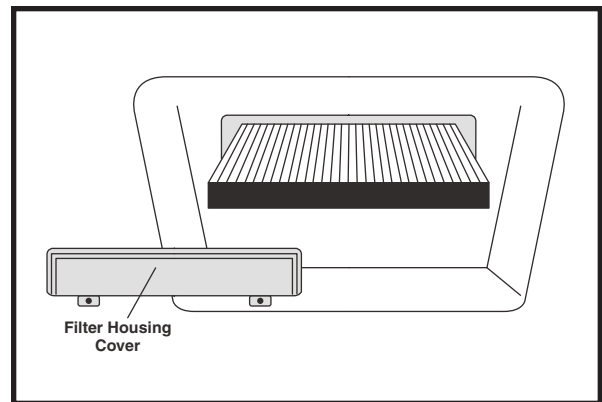

Size: 8 3/8 x 7 1/4 x 1 1/8
(212.7 x 184.2 x 28.6)

1. Open passenger side door.
2. Remove screws and retainer clip.

3. Remove glove compartment.
4. Remove filter housing cover.
5. Replace filter and reassemble.