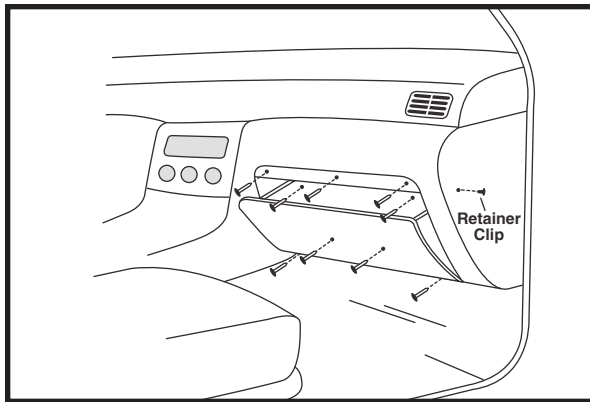

Size: 8 3/8 x 7 1/4 x 1 1/8
(212.7 x 184.2 x 28.6)

1. Open passenger side door.
2. Remove screws and retainer clip.

3. Remove glove compartment.
4. Remove filter housing cover.
5. Replace filter and reassemble.