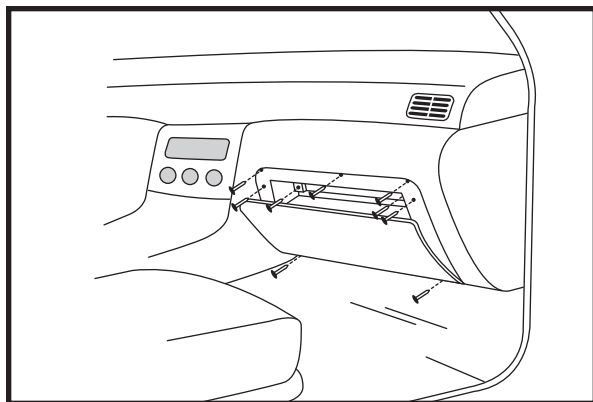

CABIN AIR FILTER

IDENTIFICATION / INSTALLATION

IMPORTS

AFC1412

**Subaru Forester, Impreza,
Impreza Outback Sport, Impreza 2.5 RS,
Impreza WRX, Impreza WRX STi**

OE: G3010-SA100, 72880-SA000
Fits: 2005-08 Subaru Forester
2003-04 Subaru Impreza
2006-07 Subaru Impreza Outback Sport,
Impreza 2.5 RS, Impreza WRX STi
2004-07 Subaru Impreza WRX
Size: 8 11/16 x 7 7/8 x 25/32
(220.7 x 200.0 x 45.2)

1. Open passenger side door.
2. Remove screws on top and bottom of glove compartment.

3. Remove glove compartment.
4. Remove filter housing cover.
5. Replace filter and reassemble.

Notice: The information provided is based on the latest authoritative information available at press time. However, due to manufacturers' changes, and year and model variations, Hastings Premium Filters cannot be responsible for misapplications and instruction errors.