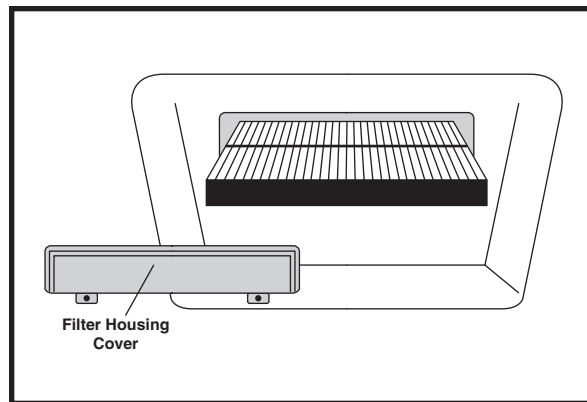

CABIN AIR FILTER

IDENTIFICATION / INSTALLATION

IMPORTS

AFC1412

**Subaru Forester, Impreza,
Impreza Outback Sport, Impreza 2.5 RS,
Impreza WRX, Impreza WRX STi**

OE: G3010-SA100, 72880-SA000
Fits: 2005-08 Subaru Forester
2003-04 Subaru Impreza
2006-07 Subaru Impreza Outback Sport,
Impreza 2.5 RS, Impreza WRX STi
2004-07 Subaru Impreza WRX
Size: 8 11/16 x 7 7/8 x 25/32
(220.7 x 200.0 x 45.2)

1. Open passenger side door.
2. Remove screws on top and bottom of glove compartment.

3. Remove glove compartment.
4. Remove filter housing cover.
5. Replace filter and reassemble.

Notice: The information provided is based on the latest authoritative information available at press time. However, due to manufacturers' changes, and year and model variations, Hastings Premium Filters cannot be responsible for misapplications and instruction errors.