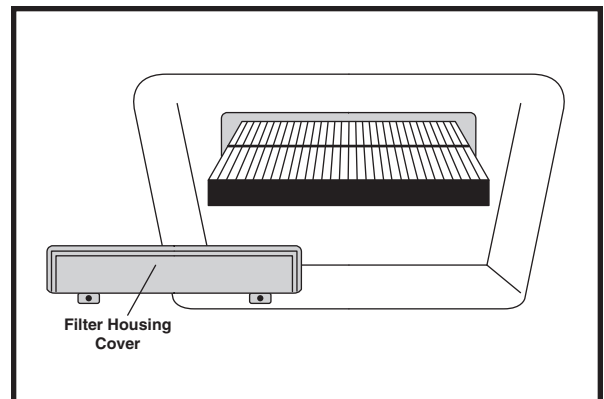

CABIN AIR FILTER

IDENTIFICATION / INSTALLATION

IMPORTS

AFC1412

Subaru Forester, Impreza, Impreza 2.5 RS,
Impreza Outback Sport, Impreza RS,
Impreza WRX, Impreza WRX STi

OE: G3010-SA100, 72880-SA000

Fits: 2005-08 Subaru Forester
2003-04 Subaru Impreza
2006-07 Subaru Impreza 2.5 RS, Impreza WRX STi
2005-07 Subaru Impreza Outback Sport
2005 Subaru Impreza RS
2004-07 Subaru Impreza WRX

Size: 8 11/16 x 7 7/8 x 1 25/32
(220.7 x 200.0 x 45.2)

1. Open passenger side door.
2. Remove screws on top and bottom of glove compartment.

3. Remove glove compartment.
4. Remove filter housing cover.
5. Replace filter and reassemble.