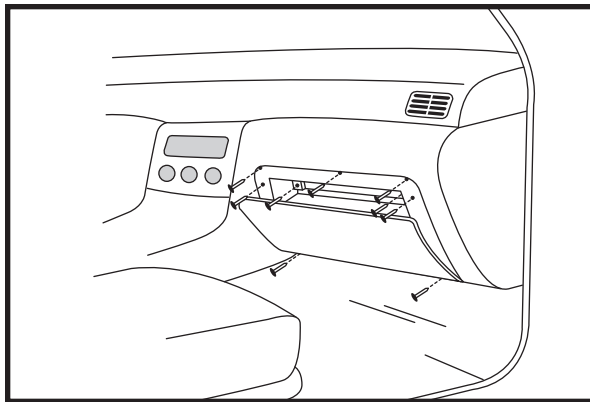

Size: 8 11/16 x 7 7/8 x 1 25/32
(220.7 x 200.0 x 45.2)

1. Open passenger side door.
2. Remove screws on top and bottom of glove compartment.

3. Remove glove compartment.
4. Remove filter housing cover.
5. Replace filter and reassemble.